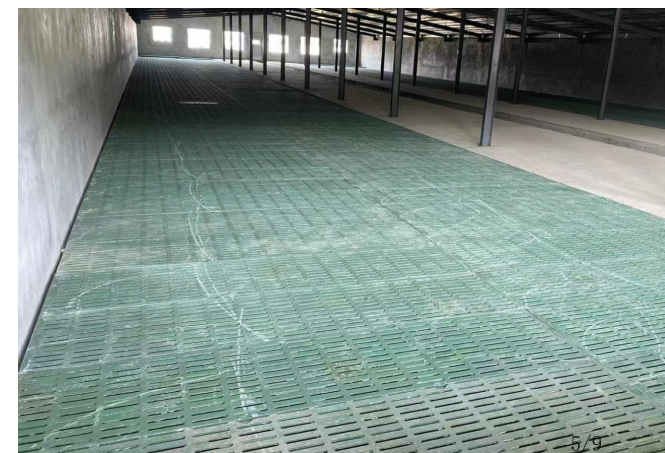

Weaner Slatted Floors in nursing

DW-CFS-024-1500x600x35mm 29Kg
 Gap:13mm Load-Bearing:250Kg
 Other sizes available on request

DW-CFS-025-1100x600x35mm 18Kg
 DW-CFS-026-1200x600x35mm 21Kg
 Gap:13mm Load-Bearing:250Kg
 Other sizes available on request

DW-CFS-027-2400x600x60mm 68Kg
 DW-CFS-028-2200x600x60mm 61Kg
 DW-CFS-029-2000x600x60mm 57Kg
 DW-CFS-030-1800x600x60mm 51Kg
 Gap:16mm Load-Bearing: 500Kg
 Other sizes available on request

Dan Win (Chengdu) Livestock Technology Co., Ltd